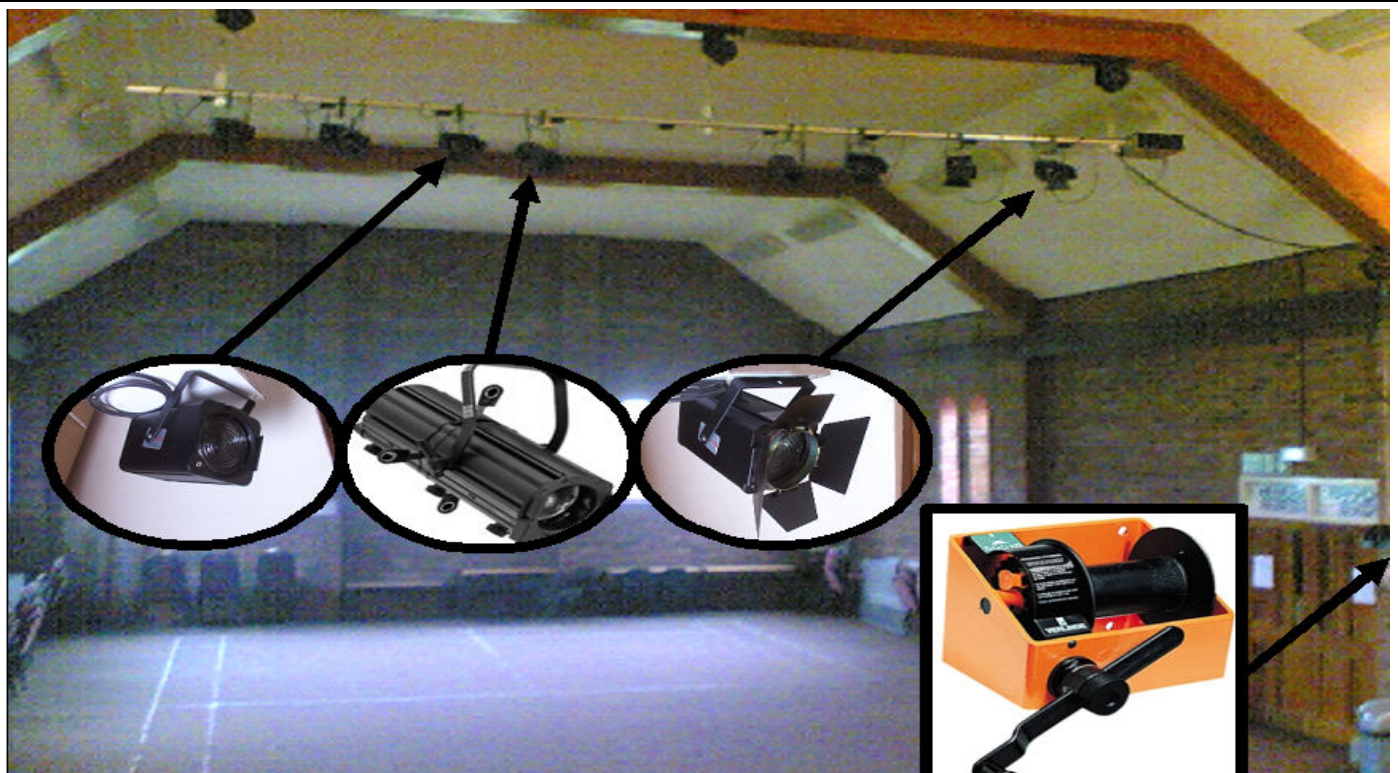

Lancelyn Theatre Supplies

Proudly presents

The Primary School

Lighting Bar

An exciting and innovative new product that is ideal for venues requiring easy access to their theatrical lighting, this manual raise and lower bar is the perfect solution.

No ladders needed.

Electrically operated winch available upon request.

The lighting bar comes complete with
9 lanterns including 6 soft edged
TheatreCraft 308 Fresnels, 3 profile lanterns,
barn-doors, integral dimmer, safety chains,
500w lamps, hook-clamps, winch, pulleys, steel
wire, girder fixings and wire rope fixings.
Everything you need.